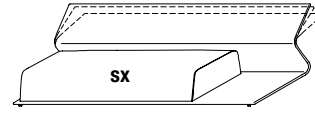

■ Dimensions

Linear element

Chaise longue

Island

Elements

linear element

W 2480 D 1020/1260 H 580/770

W 97 5/8" D 40 1/8" - 49 5/8" H 22 7/8" - 30 3/8"
cushion W 2140 W 84 1/4"

NEL248/A dx-sx

W 2480 D 1020/1260 H 580/770

W 97 5/8" D 40 1/8" - 49 5/8" H 22 7/8" - 30 3/8"
cushion W 1780 W 70"

NEL248/B

W 2480 D 1020/1260 H 580/770

W 97 5/8" D 40 1/8" - 49 5/8" H 22 7/8" - 30 3/8"
cushion W 1780 W 70"

NEL248/C dx-sx

linear element

W 2140 D 1020/1260 H 580/770

W 84 1/4" D 40 1/8" - 49 5/8" H 22 7/8" - 30 3/8"
full length cushion

NEL214/A

W 2140 D 1020/1260 H 580/770

W 84 1/4" D 40 1/8" - 49 5/8" H 22 7/8" - 30 3/8"
cushion W 1780 W 70"