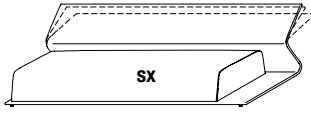

■ Dimensions

Linear element

Chaise longue

Island

Elements

linear element

W 2480 D 1020/1260 H 580/770

W 97 5/8" D 40 1/8" - 49 5/8" H 22 7/8" - 30 3/8"
cushion W 2140 W 84 1/4"

NEL248/A dx-sx

W 2480 D 1020/1260 H 580/770

W 97 5/8" D 40 1/8" - 49 5/8" H 22 7/8" - 30 3/8"
cushion W 1780 W 70"

NEL248/B

W 2480 D 1020/1260 H 580/770

W 97 5/8" D 40 1/8" - 49 5/8" H 22 7/8" - 30 3/8"
cushion W 1780 W 70"