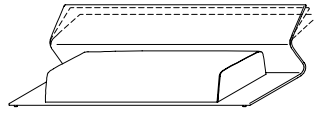

■ Dimensions

Linear element

Chaise longue

Island

Elements

linear element

W 2480 D 1020/1260 H 580/770

W 97 5/8" D 40 1/8" - 49 5/8" H 22 7/8" - 30 3/8"
cushion W 2140 W 84 1/4"

NEL248/A dx-sx

W 2480 D 1020/1260 H 580/770

W 97 5/8" D 40 1/8" - 49 5/8" H 22 7/8" - 30 3/8"
cushion W 1780 W 70"

NEL248/B

W 2480 D 1020/1260 H 580/770

W 97 5/8" D 40 1/8" - 49 5/8" H 22 7/8" - 30 3/8"
cushion W 1780 W 70"