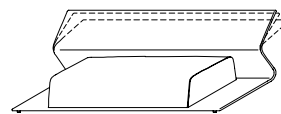

W 2140 D 1020/1260 H 580/770

W 84 1/4" D 40 1/8" - 49 5/8" H 22 7/8" - 30 3/8"
cushion W 1440 W 56 3/4"

NEL214/C