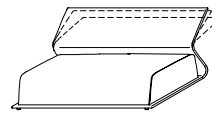

NEL214/D dx - sx

linear element

W 1780 D 1020/1260 H 580/770

W 70" D 40 1/8" - 49 5/8" H 22 7/8" - 30 3/8"
full length cushion

NEL178/A

W 1780 D 1020/1260 H 580/770

W 70" D 40 1/8" - 49 5/8" H 22 7/8" - 30 3/8"
cushion W 1440 W 46 3/4"

NEL178/B dx-sx

W 1440 D 1020/1260 H 580/770

W 56 3/4" D 40 1/8" - 49 5/8" H 22 7/8" - 30 3/8"
full length cushion

NEL144/A

island

W 1800 D 1020/1260 H 580/770

W 70 7/8" D 40 1/8" - 49 5/8" H 22 7/8" - 30 3/8"
full length cushion