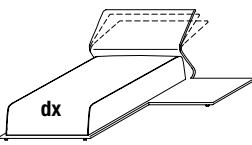

NEL178/B dx-sx

W 1440 D 1020/1260 H 580/770

W 56 3/4" D 40 1/8" - 49 5/8" H 22 7/8" - 30 3/8"
full length cushion

NEL144/A

island

W 1800 D 1020/1260 H 580/770

W 70 7/8" D 40 1/8" - 49 5/8" H 22 7/8" - 30 3/8"
full length cushion

NIS180/A dx - sx

chaise longue

W 930 D 1900/2140 H 580/770

W 36 5/8" D 74 3/4" - 84 1/4" H 22 7/8" - 30 3/8"
full length cushion

NCL93/A

W 930 D 1900/2140 H 580/770

W 36 5/8" D 74 3/4" - 84 1/4" H 22 7/8" - 30 3/8"
with support shelf W 760 D 680
W 29 7/8" D 26 3/4"
full length cushion

NCP93/A dx - sx

W 1260 D 1900/2140 H 580/770

W 49 5/8" D 74 3/4" - 84 1/4" H 22 7/8" - 30 3/8"
cushion W 930 W 36 5/8"

NCL126/A dx - sx

bench

W 1700 D 420 H 405

W 66 7/8" D 16 1/2" H 15"

NAP1