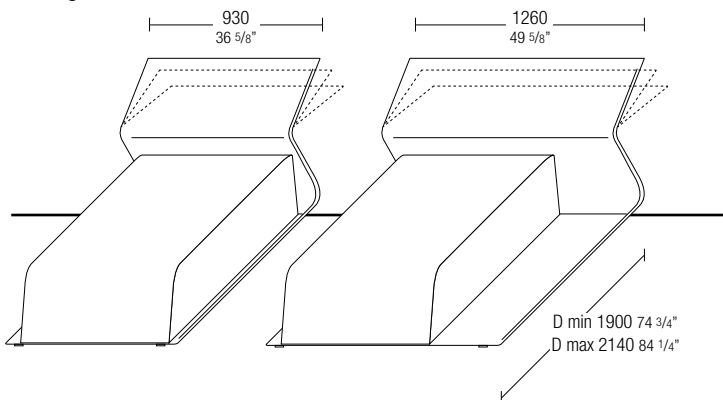

■ Dimensions

Linear element

Chaise longue

Island

Elements

linear element

W 2480 D 1020/1260 H 580/770

W 97 5/8" D 40 1/8" - 49 5/8" H 22 7/8" - 30 3/8"
cushion W 2140 W 84 1/4"

NEL248/A dx-sx

W 2480 D 1020/1260 H 580/770

W 97 5/8" D 40 1/8" - 49 5/8" H 22 7/8" - 30 3/8"
cushion W 1780 W 70"

NEL248/B

W 2480 D 1020/1260 H 580/770

W 97 5/8" D 40 1/8" - 49 5/8" H 22 7/8" - 30 3/8"
cushion W 1780 W 70"

NEL248/C dx-sx

linear element

W 2140 D 1020/1260 H 580/770

W 84 1/4" D 40 1/8" - 49 5/8" H 22 7/8" - 30 3/8"
full length cushion

NEL214/A

W 2140 D 1020/1260 H 580/770

W 84 1/4" D 40 1/8" - 49 5/8" H 22 7/8" - 30 3/8"
cushion W 1780 W 70"

NEL178/B dx-sx

W 1440 D 1020/1260 H 580/770

W 56 3/4" D 40 1/8" - 49 5/8" H 22 7/8" - 30 3/8"
full length cushion

NEL144/A

island

W 1800 D 1020/1260 H 580/770

W 70 7/8" D 40 1/8" - 49 5/8" H 22 7/8" - 30 3/8"
full length cushion