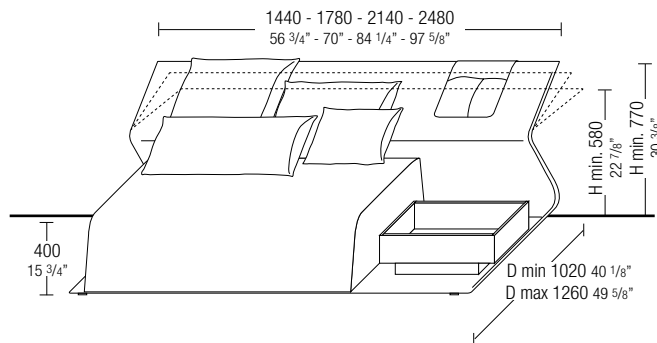

■ Dimensions

Linear element

Chaise longue

Island

Elements

linear element

W 2480 D 1020/1260 H 580/770

W 97 5/8" D 40 1/8" - 49 5/8" H 22 7/8" - 30 3/8"
cushion W 2140 W 84 1/4"

NEL248/C dx-sx

linear element

W 2140 D 1020/1260 H 580/770

W 84 1/4" D 40 1/8" - 49 5/8" H 22 7/8" - 30 3/8"
full length cushion

NEL214/A

W 2140 D 1020/1260 H 580/770

W 84 1/4" D 40 1/8" - 49 5/8" H 22 7/8" - 30 3/8"
cushion W 1780 W 70"

NEL214/D dx - sx

linear element

W 1780 D 1020/1260 H 580/770

W 70" D 40 1/8" - 49 5/8" H 22 7/8" - 30 3/8"
full length cushion

NEL178/A

W 1780 D 1020/1260 H 580/770

W 70" D 40 1/8" - 49 5/8" H 22 7/8" - 30 3/8"
cushion W 1440 W 46 3/4"

NEL178/B dx-sx

W 1440 D 1020/1260 H 580/770

W 56 3/4" D 40 1/8" - 49 5/8" H 22 7/8" - 30 3/8"
full length cushion

NEL144/A

island

W 1800 D 1020/1260 H 580/770

W 70 7/8" D 40 1/8" - 49 5/8" H 22 7/8" - 30 3/8"
full length cushion