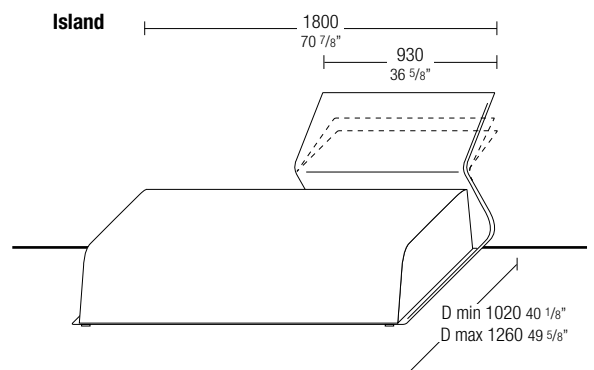

■ Dimensions

Linear element

Chaise longue

Island

Elements

linear element

W 2480 D 1020/1260 H 580/770

W 97 5/8" D 40 1/8" - 49 5/8" H 22 7/8" - 30 3/8"
cushion W 2140 W 84 1/4"

NEL248/A dx-sx

W 2480 D 1020/1260 H 580/770

W 97 5/8" D 40 1/8" - 49 5/8" H 22 7/8" - 30 3/8"
cushion W 1780 W 70"

NEL248/B

W 2480 D 1020/1260 H 580/770

W 97 5/8" D 40 1/8" - 49 5/8" H 22 7/8" - 30 3/8"
cushion W 1780 W 70"

NEL248/C dx-sx

linear element

W 2140 D 1020/1260 H 580/770

W 84 1/4" D 40 1/8" - 49 5/8" H 22 7/8" - 30 3/8"
full length cushion

NEL214/A

W 2140 D 1020/1260 H 580/770

W 84 1/4" D 40 1/8" - 49 5/8" H 22 7/8" - 30 3/8"
cushion W 1780 W 70"

NEL178/B dx-sx

W 1440 D 1020/1260 H 580/770

W 56 3/4" D 40 1/8" - 49 5/8" H 22 7/8" - 30 3/8"
full length cushion

NEL144/A

island

W 1800 D 1020/1260 H 580/770

W 70 7/8" D 40 1/8" - 49 5/8" H 22 7/8" - 30 3/8"
full length cushion