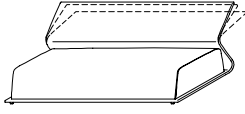

NEL248/C dx-sx

linear element

W 2140 D 1020/1260 H 580/770

W 84 1/4" D 40 1/8" - 49 5/8" H 22 7/8" - 30 3/8"
full length cushion

NEL214/A

W 2140 D 1020/1260 H 580/770

W 84 1/4" D 40 1/8" - 49 5/8" H 22 7/8" - 30 3/8"
cushion W 1780 W 70"

NEL214/B dx - sx

W 2140 D 1020/1260 H 580/770

W 84 1/4" D 40 1/8" - 49 5/8" H 22 7/8" - 30 3/8"
cushion W 1440 W 56 3/4"

NEL214/C

W 2140 D 1020/1260 H 580/770

W 84 1/4" D 40 1/8" - 49 5/8" H 22 7/8" - 30 3/8"
cushion W 1440 W 56 3/4"

NEL214/D dx - sx

linear element

W 1780 D 1020/1260 H 580/770

W 70" D 40 1/8" - 49 5/8" H 22 7/8" - 30 3/8"
full length cushion

NEL178/A

W 1780 D 1020/1260 H 580/770

W 70" D 40 1/8" - 49 5/8" H 22 7/8" - 30 3/8"
cushion W 1440 W 46 3/4"