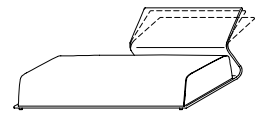

NEL214/D dx - sx

linear element

W 1780 D 1020/1260 H 580/770

W 70" D 40 1/8" - 49 5/8" H 22 7/8" - 30 3/8"
full length cushion

NEL178/A

W 1780 D 1020/1260 H 580/770

W 70" D 40 1/8" - 49 5/8" H 22 7/8" - 30 3/8"
cushion W 1440 W 46 3/4"

NEL178/B dx-sx

W 1440 D 1020/1260 H 580/770

W 56 3/4" D 40 1/8" - 49 5/8" H 22 7/8" - 30 3/8"
full length cushion

NEL144/A

island

W 1800 D 1020/1260 H 580/770

W 70 7/8" D 40 1/8" - 49 5/8" H 22 7/8" - 30 3/8"
full length cushion

NIS180/A dx - sx

chaise longue

W 930 D 1900/2140 H 580/770

W 36 5/8" D 74 3/4" - 84 1/4" H 22 7/8" - 30 3/8"
full length cushion

NCL93/A

W 930 D 1900/2140 H 580/770

W 36 5/8" D 74 3/4" - 84 1/4" H 22 7/8" - 30 3/8"
with support shelf W 760 D 680
W 29 7/8" D 26 3/4"
full length cushion