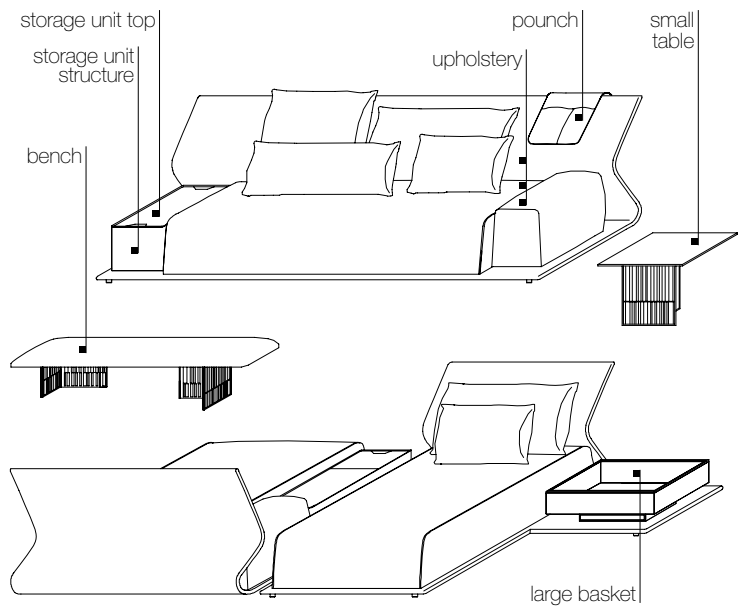

■ Finishes

- Cover (fully removable):** fabric, leather
- Storage units:** metal sheet structure, matt lacquered or wooden top
- Large basket:** metal sheet
- Small table:** matt lacquered structure, matt lacquered or wooden top
- Pouch:** hide leather
- Bench:** matt lacquered structure, fabric or leather cover

■ Dimensions

Linear element

Chaise longue

Island

Elements

linear element

W 2480 D 1020/1260 H 580/770

W 97 5/8" D 40 1/8" - 49 5/8" H 22 7/8" - 30 3/8"
cushion W 2140 W 84 1/4"

NEL248/A dx-sx

W 2480 D 1020/1260 H 580/770

W 97 5/8" D 40 1/8" - 49 5/8" H 22 7/8" - 30 3/8"
cushion W 1780 W 70"

NEL248/B

W 2480 D 1020/1260 H 580/770

W 97 5/8" D 40 1/8" - 49 5/8" H 22 7/8" - 30 3/8"
cushion W 1780 W 70"