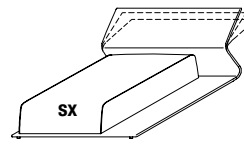

NEL178/B dx-sx

W 1440 D 1020/1260 H 580/770

W 56 3/4" D 40 1/8" - 49 5/8" H 22 7/8" - 30 3/8"
full length cushion

NEL144/A

island

W 1800 D 1020/1260 H 580/770

W 70 7/8" D 40 1/8" - 49 5/8" H 22 7/8" - 30 3/8"
full length cushion

NIS180/A dx - sx

chaise longue

W 930 D 1900/2140 H 580/770

W 36 5/8" D 74 3/4" - 84 1/4" H 22 7/8" - 30 3/8"
full length cushion

NCL93/A

W 930 D 1900/2140 H 580/770

W 36 5/8" D 74 3/4" - 84 1/4" H 22 7/8" - 30 3/8"
with support shelf W 760 D 680
W 29 7/8" D 26 3/4"
full length cushion

NCP93/A dx - sx

W 1260 D 1900/2140 H 580/770

W 49 5/8" D 74 3/4" - 84 1/4" H 22 7/8" - 30 3/8"
cushion W 930 W 36 5/8"

NCL126/A dx - sx

bench

W 1700 D 420 H 405

W 66 7/8" D 16 1/2" H 15"

NAP1