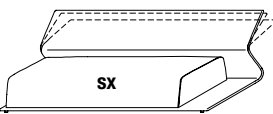

NEL248/A dx-sx

W 2480 D 1020/1260 H 580/770

W 97 5/8" D 40 1/8" - 49 5/8" H 22 7/8" - 30 3/8"
cushion W 1780 W 70"

NEL248/B

W 2480 D 1020/1260 H 580/770

W 97 5/8" D 40 1/8" - 49 5/8" H 22 7/8" - 30 3/8"
cushion W 1780 W 70"

NEL248/C dx-sx

linear element

W 2140 D 1020/1260 H 580/770

W 84 1/4" D 40 1/8" - 49 5/8" H 22 7/8" - 30 3/8"
full length cushion

NEL214/A

W 2140 D 1020/1260 H 580/770

W 84 1/4" D 40 1/8" - 49 5/8" H 22 7/8" - 30 3/8"
cushion W 1780 W 70"

NEL214/B dx - sx

W 2140 D 1020/1260 H 580/770

W 84 1/4" D 40 1/8" - 49 5/8" H 22 7/8" - 30 3/8"
cushion W 1440 W 56 3/4"

NEL214/C

W 2140 D 1020/1260 H 580/770

W 84 1/4" D 40 1/8" - 49 5/8" H 22 7/8" - 30 3/8"
cushion W 1440 W 56 3/4"