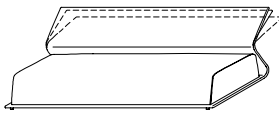

■ Dimensions

Linear element

Chaise longue

Island

Elements

linear element

W 2480 D 1020/1260 H 580/770

W 97 5/8" D 40 1/8" - 49 5/8" H 22 7/8" - 30 3/8"
cushion W 2140 W 84 1/4"

NEL248/A dx-sx

W 2480 D 1020/1260 H 580/770

W 97 5/8" D 40 1/8" - 49 5/8" H 22 7/8" - 30 3/8"
cushion W 1780 W 70"

NEL248/B

W 2480 D 1020/1260 H 580/770

W 97 5/8" D 40 1/8" - 49 5/8" H 22 7/8" - 30 3/8"
cushion W 1780 W 70"

NEL248/C dx-sx

linear element

W 2140 D 1020/1260 H 580/770

W 84 1/4" D 40 1/8" - 49 5/8" H 22 7/8" - 30 3/8"
full length cushion

NEL214/A

W 2140 D 1020/1260 H 580/770

W 84 1/4" D 40 1/8" - 49 5/8" H 22 7/8" - 30 3/8"
cushion W 1780 W 70"