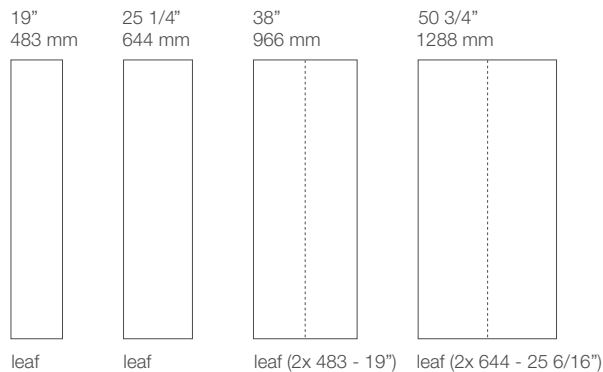

### Technical characteristics:

Columns modularity: 3 heights and 4 widths.

Openings: leaf door with soft closing.

Doors finishing: mat lacquered oak colours, spessart oak and walnut c.

### Dimensions:

#### Width units

#### Height units