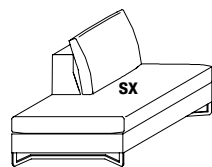

A170 dx-sx

W 960 D 1980 H 850
W 37 3/4" D 78" H 33 1/2"

A198 dx-sx

W 960 D 2460 H 850
W 37 3/4" D 96 7/8" H 33 1/2"

A246 dx-sx

central elements

W 1530 D 960 H 850
W 60 1/4" D 37 3/4" H 33 1/2"

CE153

W 1810 D 960 H 850
W 71 1/4" D 37 3/4" H 33 1/2"

CE181

W 2290 D 960 H 850
W 90 1/8" D 37 3/4" H 33 1/2"

CE229

■ Modular elements

chaise longue

W 900 D 1420 H 850
W 35 3/8" D 55 7/8" H 33 1/2"

CL90

W 940 D 1420 H 850
W 37" D 55 7/8" H 33 1/2"

CLB94 dx-sx

island element

W 960 D 1370 H 850
W 37 3/4" D 54" H 33 1/2"

IS137 dx-sx

W 960 D 1510 H 850
W 37 3/4" D 59 1/2" H 33 1/2"

IS151 dx-sx

W 960 D 2130 H 850
W 37 3/4" D 83 7/8" H 33 1/2"

IS213 dx-sx

W 960 D 2410 H 850
W 37 3/4" D 94 7/8" H 33 1/2"

IS241 dx-sx

■ Small tables

small table

W 950 D 950 H 403
W 37 3/8" D 37 3/8" H 15 7/8"

chrome
structure

PTA1