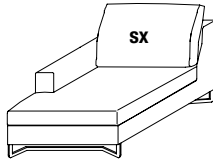

A170 dx-sx

W 960 D 1980 H 850
W 37 3/4" D 78" H 33 1/2"

A198 dx-sx

W 960 D 2460 H 850
W 37 3/4" D 96 7/8" H 33 1/2"

A246 dx-sx

central elements

W 1530 D 960 H 850
W 60 1/4" D 37 3/4" H 33 1/2"

CE153

W 1810 D 960 H 850
W 71 1/4" D 37 3/4" H 33 1/2"

CE181

W 2290 D 960 H 850
W 90 1/8" D 37 3/4" H 33 1/2"

CE229

■ Modular elements

chaise longue

W 900 D 1420 H 850
W 35 3/8" D 55 7/8" H 33 1/2"

CL90

W 940 D 1420 H 850
W 37" D 55 7/8" H 33 1/2"

CLB94 dx-sx

island element

W 960 D 1370 H 850
W 37 3/4" D 54" H 33 1/2"

IS137 dx-sx

W 960 D 1510 H 850
W 37 3/4" D 59 1/2" H 33 1/2"

IS151 dx-sx

W 960 D 2130 H 850
W 37 3/4" D 83 7/8" H 33 1/2"

IS213 dx-sx

W 960 D 2410 H 850
W 37 3/4" D 94 7/8" H 33 1/2"

IS241 dx-sx

■ Small tables

small table

W 950 D 950 H 403
W 37 3/8" D 37 3/8" H 15 7/8"

chrome
structure

PTA1