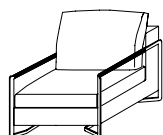

Small table top

Stone: carnian grey finish

Woods: grey oak, dark oak, wengé

American walnut, light elm, dark elm

Lower shelves always in satin metal

■ Elementi singoli

armchair

W 830 D 980 H 850

W 32 5/8" D 38 5/8" H 33 1/2"

PL83

W 1110 D 960 H 850

W 43 3/4" D 37 3/4" H 33 1/2"

PL111

sofa

W 1870 D 960 H 850

W 73 5/8" D 37 3/4" H 33 1/2"

D187

W 2150 D 960 H 850

W 84 5/8" D 37 3/4" H 33 1/2"

D215

W 2630 D 960 H 850

W 103 1/2" D 37 3/4" H 33 1/2"

D263

open sofa