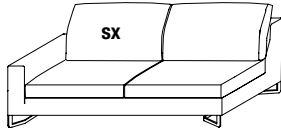

W 2300 D 960 H 850

W 43 3/4" D 37 3/4" H 33 1/2"

DA230 dx-sx

W 2580 D 960 H 850

W 101 5/8" D 37 3/4" H 33 1/2"

DA258 dx-sx

pouf

W 960 D 960 H 440

W 37 3/4" D 37 3/4" H 17 3/8"

PF96

W 1200 D 960 H 440

W 47 1/4" D 37 3/4" H 17 3/8"

PF120

■ Modular elements

end element

W 1700 D 960 H 850
W 66 7/8" D 37 3/4" H 33 1/2"

T170 dx-sx

W 1980 D 960 H 850
W 77" D 37 3/4" H 33 1/2"

T198 dx-sx

W 2460 D 960 H 850
W 96 7/8" D 37 3/4" H 33 1/2"

T246 dx-sx

corner element with arm

W 960 D 1870 H 850
W 37 3/4" D 73 5/8" H 33 1/2"

TA187 dx-sx

W 960 D 2150 H 850
W 37 3/4" D 84 5/8" H 33 1/2"

TA215 dx-sx

W 960 D 2630 H 850
W 37 3/4" D 103 1/2" H 33 1/2"

TA263 dx-sx

open corner element

W 960 D 1080 H 850
W 37 3/4" D 42 1/2" H 33 1/2"

A108 dx-sx

W 960 D 1700 H 850
W 37 3/4" D 66 7/8" H 33 1/2"