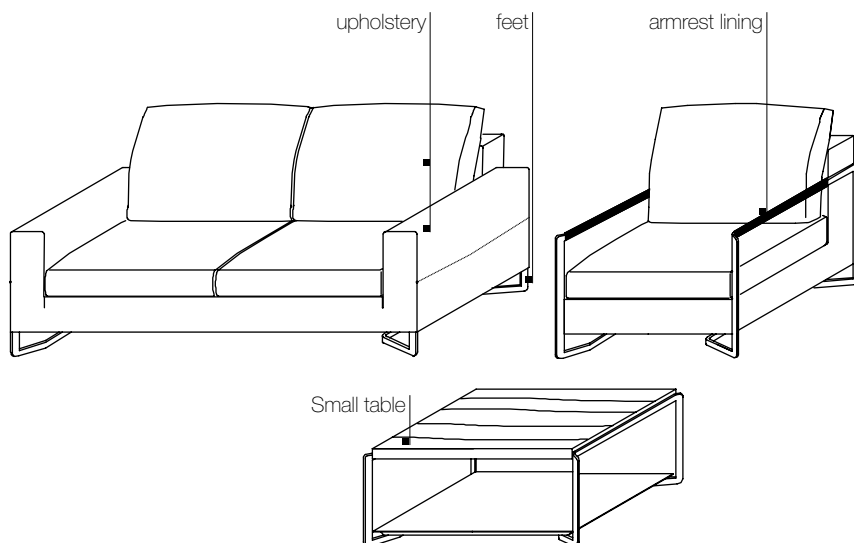

■ Finishes

Cover (fully removable)

fabric, leather

Hide-leather for armrest lining armchair PL83

natural, black, dark brown, white
ivory, dove grey, red, hazelnut

Small table feet/structure

shiny chrome, titanium painted

Small table top

Stone: carnian grey finish

Woods: grey oak, dark oak, wengé

American walnut, light elm, dark elm

Lower shelves always in satin metal

■ Elementi singoli

armchair

W 830 D 980 H 850

W 32 5/8" D 38 5/8" H 33 1/2"

PL83

W 1110 D 960 H 850

W 43 3/4" D 37 3/4" H 33 1/2"

PL111

sofa

W 1870 D 960 H 850

W 73 5/8" D 37 3/4" H 33 1/2"