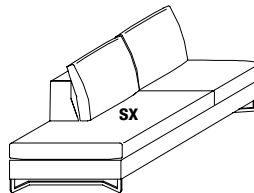

A170 dx-sx

W 960 D 1980 H 850
W 37 3/4" D 78" H 33 1/2"

A198 dx-sx

W 960 D 2460 H 850
W 37 3/4" D 96 7/8" H 33 1/2"

A246 dx-sx

central elements

W 1530 D 960 H 850
W 60 1/4" D 37 3/4" H 33 1/2"

CE153

W 1810 D 960 H 850
W 71 1/4" D 37 3/4" H 33 1/2"

CE181

W 2290 D 960 H 850
W 90 1/8" D 37 3/4" H 33 1/2"

CE229

■ Modular elements

chaise longue

W 900 D 1420 H 850
W 35 3/8" D 55 7/8" H 33 1/2"

CL90

W 940 D 1420 H 850
W 37" D 55 7/8" H 33 1/2"

CLB94 dx-sx

island element

W 960 D 1370 H 850
W 37 3/4" D 54" H 33 1/2"

IS137 dx-sx

W 960 D 1510 H 850
W 37 3/4" D 59 1/2" H 33 1/2"

IS151 dx-sx

W 960 D 2130 H 850
W 37 3/4" D 83 7/8" H 33 1/2"

IS213 dx-sx

W 960 D 2410 H 850
W 37 3/4" D 94 7/8" H 33 1/2"

IS241 dx-sx

■ Small tables

small table

W 950 D 950 H 403
W 37 3/8" D 37 3/8" H 15 7/8"

chrome
structure

PTA1