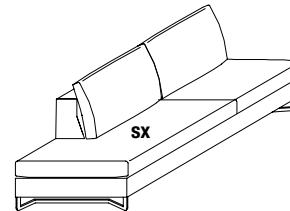

A170 dx-sx

W 960 D 1980 H 850
W 37 3/4" D 78" H 33 1/2"

A198 dx-sx

W 960 D 2460 H 850
W 37 3/4" D 96 7/8" H 33 1/2"

A246 dx-sx

central elements

W 1530 D 960 H 850
W 60 1/4" D 37 3/4" H 33 1/2"

CE153

W 1810 D 960 H 850
W 71 1/4" D 37 3/4" H 33 1/2"

CE181

W 2290 D 960 H 850
W 90 1/8" D 37 3/4" H 33 1/2"

CE229

■ Modular elements

chaise longue

W 900 D 1420 H 850
W 35 3/8" D 55 7/8" H 33 1/2"

CL90

W 940 D 1420 H 850
W 37" D 55 7/8" H 33 1/2"

CLB94 dx-sx

island element

W 960 D 1370 H 850
W 37 3/4" D 54" H 33 1/2"

IS137 dx-sx

W 960 D 1510 H 850
W 37 3/4" D 59 1/2" H 33 1/2"

IS151 dx-sx

W 960 D 2130 H 850
W 37 3/4" D 83 7/8" H 33 1/2"

IS213 dx-sx

W 960 D 2410 H 850
W 37 3/4" D 94 7/8" H 33 1/2"

IS241 dx-sx

■ Small tables

small table

W 950 D 950 H 403
W 37 3/8" D 37 3/8" H 15 7/8"

chrome
structure

PTA1