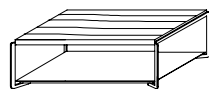

chrome
structure

PTA2

titanium painted
structure

PTA2

W 400 D 400 H 525
W 15 3/4" D 15 3/4" H 20 5/8"

chrome
structure

PTA3

titanium painted
structure

PTA3