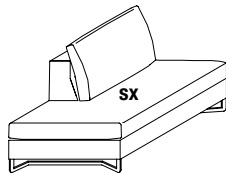

A170 dx-sx

W 960 D 1980 H 850
W 37 3/4" D 78" H 33 1/2"

A198 dx-sx

W 960 D 2460 H 850
W 37 3/4" D 96 7/8" H 33 1/2"

A246 dx-sx

central elements

W 1530 D 960 H 850
W 60 1/4" D 37 3/4" H 33 1/2"

CE153

W 1810 D 960 H 850
W 71 1/4" D 37 3/4" H 33 1/2"

CE181

W 2290 D 960 H 850
W 90 1/8" D 37 3/4" H 33 1/2"

CE229

■ Modular elements

chaise longue

W 900 D 1420 H 850
W 35 3/8" D 55 7/8" H 33 1/2"

CL90

W 940 D 1420 H 850
W 37" D 55 7/8" H 33 1/2"

CLB94 dx-sx

island element

W 960 D 1370 H 850
W 37 3/4" D 54" H 33 1/2"

IS137 dx-sx

W 960 D 1510 H 850
W 37 3/4" D 59 1/2" H 33 1/2"

IS151 dx-sx

W 960 D 2130 H 850
W 37 3/4" D 83 7/8" H 33 1/2"

IS213 dx-sx

W 960 D 2410 H 850
W 37 3/4" D 94 7/8" H 33 1/2"

IS241 dx-sx

■ Small tables

small table

W 950 D 950 H 403
W 37 3/8" D 37 3/8" H 15 7/8"

chrome
structure

PTA1