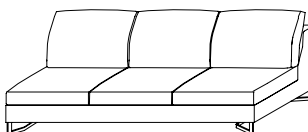

W 960 D 2150 H 850
W 37 3/4" D 84 5/8" H 33 1/2"

TA215 dx-sx

W 960 D 2630 H 850
W 37 3/4" D 103 1/2" H 33 1/2"

TA263 dx-sx

open corner element

W 960 D 1080 H 850
W 37 3/4" D 42 1/2" H 33 1/2"

A108 dx-sx

W 960 D 1700 H 850
W 37 3/4" D 66 7/8" H 33 1/2"

A170 dx-sx

W 960 D 1980 H 850
W 37 3/4" D 78" H 33 1/2"

A198 dx-sx

W 960 D 2460 H 850
W 37 3/4" D 96 7/8" H 33 1/2"

A246 dx-sx

central elements

W 1530 D 960 H 850
W 60 1/4" D 37 3/4" H 33 1/2"

CE153

W 1810 D 960 H 850
W 71 1/4" D 37 3/4" H 33 1/2"

CE181

W 2290 D 960 H 850
W 90 1/8" D 37 3/4" H 33 1/2"

CE229

■ Modular elements

chaise longue

W 900 D 1420 H 850
W 35 3/8" D 55 7/8" H 33 1/2"

CL90