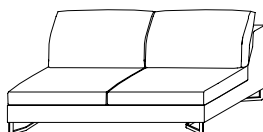

W 960 D 2150 H 850
W 37 3/4" D 84 5/8" H 33 1/2"

TA215 dx-sx

W 960 D 2630 H 850
W 37 3/4" D 103 1/2" H 33 1/2"

TA263 dx-sx

open corner element

W 960 D 1080 H 850
W 37 3/4" D 42 1/2" H 33 1/2"

A108 dx-sx

W 960 D 1700 H 850
W 37 3/4" D 66 7/8" H 33 1/2"

A170 dx-sx

W 960 D 1980 H 850
W 37 3/4" D 78" H 33 1/2"

A198 dx-sx

W 960 D 2460 H 850
W 37 3/4" D 96 7/8" H 33 1/2"

A246 dx-sx

central elements

W 1530 D 960 H 850
W 60 1/4" D 37 3/4" H 33 1/2"

CE153

W 1810 D 960 H 850
W 71 1/4" D 37 3/4" H 33 1/2"

CE181

W 2290 D 960 H 850
W 90 1/8" D 37 3/4" H 33 1/2"

CE229

■ Modular elements

chaise longue

W 900 D 1420 H 850
W 35 3/8" D 55 7/8" H 33 1/2"

CL90