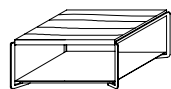

IS213 dx-sx

W 960 D 2410 H 850
W 37 3/4" D 94 7/8" H 33 1/2"

IS241 dx-sx

■ Small tables

small table

W 950 D 950 H 403
W 37 3/8" D 37 3/8" H 15 7/8"

chrome
structure

PTA1