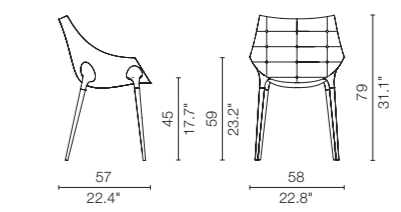

246 03/04 30/40 31/41