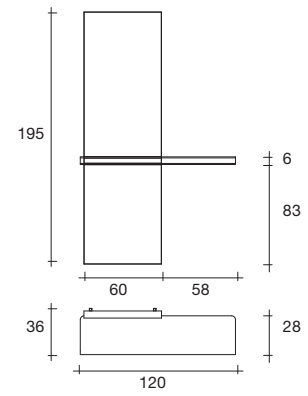

# let me see

modello registrato  
registered model

DESIGN  
RODOLFO DORDONI

portata sul piano: 20 kg  
load capacity on shelf: 20 kg

Consolle in vetro curvato  
da 8 mm. Cornice in acciaio inox satinato.

Console in 8 mm-thick curved glass.  
Frame in glazed stainless steel.

dimensioni L, P, H  
dimensions L, W, H  
(cm)

COD./CODE

L

P/W

H

peso netto  
net weight  
(kg)

peso lordo  
gross weight  
(kg)

volume imballo  
package volume  
(m<sup>3</sup>)

Consolle.  
Console.

**870**

120

36

195

56

80

0,43