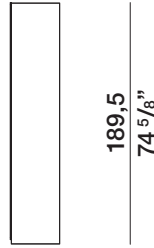

FINISHES

eucalyptus with metal back
painted bronze

DIMENSIONS

bookcase

ALI1919

Molteni & C

2—
2

189,5
74 5/8"

189,5
74 5/8"

39,1
15 3/8"

DATASHEET

REGISTERED
DESIGN

IX.2022