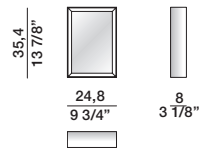

framed mirror

D.950.1F

DATASHEET

REGISTERED
DESIGN

IX.2022