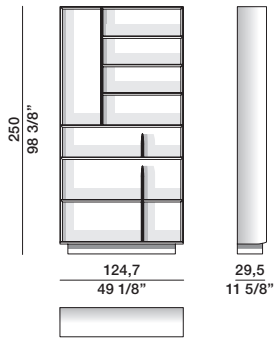

DIMENSIONS

Molteni & C

3
 3

bookcase

D.357.1

framed mirror

D.950.1G

bookcase

D.357.2

framed mirror

D.950.1F

DATASHEET

REGISTERED
 DESIGN

IX.2022