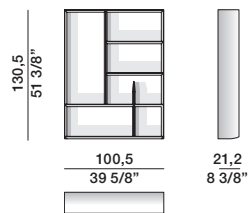

DIMENSIONS

Molteni & C

3
 3

bookcase

D.357.1

framed mirror

D.950.1G

bookcase

D.357.2

framed mirror

D.950.1F

DATASHEET

REGISTERED
 DESIGN

IX.2022