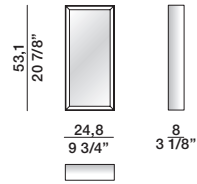

DIMENSIONS

Molteni & C

3
 3

bookcase

D.357.1

framed mirror

D.950.1G

bookcase

D.357.2

framed mirror

D.950.1F

DATASHEET

REGISTERED
 DESIGN

IX.2022